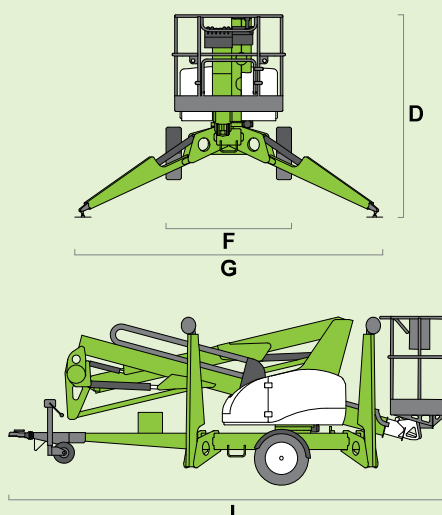

niftylift

150T

(A) 14.7m
48ft 6in

(B) 12.7m
42ft

(C) 7.55m
25ft

225kg
500lbs

1.4m x 0.7m
4ft 7in x 2ft 4in

(D) 2m
6ft 7in

(F) 1.6m
5ft 3in

(G) 3.8m
12ft 6in

(J) 5.55m
18ft 3in

1775kg
3915lbs

niftylift

Chalkdell Drive, Shenley Wood,
Milton Keynes, MK5 6GF
England, United Kingdom
+44 (0)1908 223456
sales@niftylift.com
www.niftylift.com