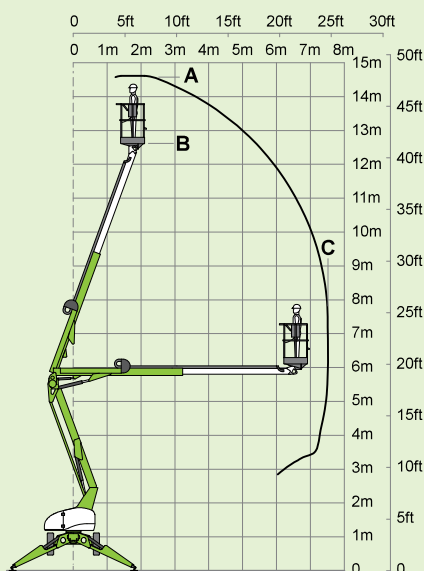

niftylift

150T

(A) 14.7m
48ft 6in

(B) 12.7m
42ft

(C) 7.55m
25ft

225kg
500lbs

1.4m x 0.7m
4ft 7in x 2ft 4in

(D) 2m
6ft 7in

(F) 1.6m
5ft 3in

(G) 3.8m
12ft 6in

(J) 5.55m
18ft 3in

1775kg
3915lbs

niftylift

Chalkdell Drive, Shenley Wood,
Milton Keynes, MK5 6GF
England, United Kingdom
+44 (0)1908 223456
sales@niftylift.com
www.niftylift.com