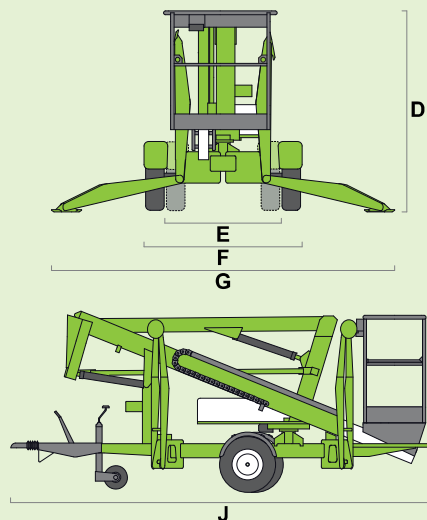

# 120T

(A) 12.2m  
40ft

(B) 10.2m  
33ft 6in

(C) 6.1m  
20ft

200kg  
440lbs

1.1m x 0.65m  
3ft 7in x 2ft 2in

(D) 1.9m  
6ft 3in

(E) 1.1m  
3ft 7in

(F) 1.5m  
4ft 11in

(G) 3.55m  
11ft 8in

(J) 4.5m  
14ft 9in

1400kg  
3100lbs

**niftylift**

Chalkdell Drive, Shenley Wood,  
Milton Keynes, MK5 6GF  
England, United Kingdom  
+44 (0)1908 223456  
sales@niftylift.com  
www.niftylift.com