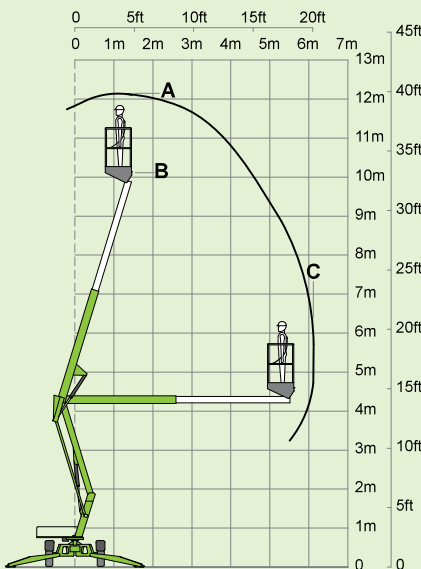

# 120T

(A) 12.2m  
40ft

(B) 10.2m  
33ft 6in

(C) 6.1m  
20ft

200kg  
440lbs

1.1m x 0.65m  
3ft 7in x 2ft 2in

(D) 1.9m  
6ft 3in

(E) 1.1m  
3ft 7in

(F) 1.5m  
4ft 11in

(G) 3.55m  
11ft 8in

(J) 4.5m  
14ft 9in

1400kg  
3100lbs

**niftylift**

Chalkdell Drive, Shenley Wood,  
Milton Keynes, MK5 6GF  
England, United Kingdom  
+44 (0)1908 223456  
sales@niftylift.com  
www.niftylift.com