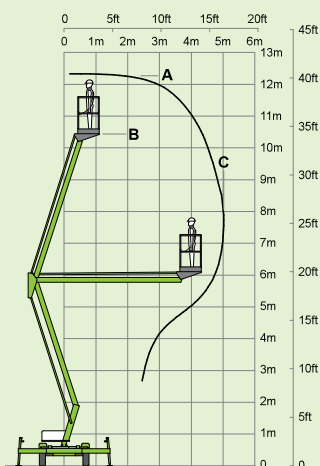

niftylift

120

(A) 12.33m
40ft 6in

(B) 10.33m
34ft

(C) 5m
16ft 6in

200kg
440lbs

1.1m x 0.65m
3ft 7in x 2ft 2in

(D) 1.9m
6ft 3in

(E) 1.1m
3ft 7in

(F) 1.5m
4ft 11in

(G) 2.7m
8ft 10in

(J) 5.75m
18ft 10in

1195kg
2630lbs

niftylift

Chalkdell Drive, Shenley Wood,
Milton Keynes, MK5 6GF
England, United Kingdom
+44 (0)1908 223456
sales@niftylift.com
www.niftylift.com