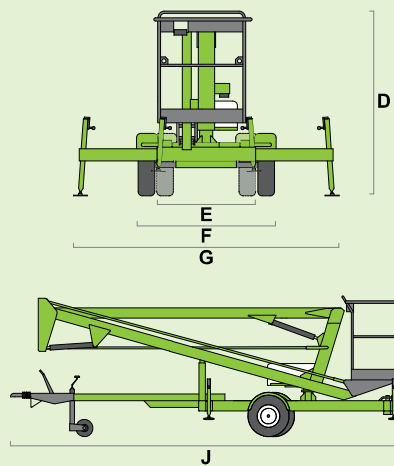

niftylift

120

(A) 12.33m
40ft 6in

(B) 10.33m
34ft

(C) 5m
16ft 6in

200kg
440lbs

1.1m x 0.65m
3ft 7in x 2ft 2in

(D) 1.9m
6ft 3in

(E) 1.1m
3ft 7in

(F) 1.5m
4ft 11in

(G) 2.7m
8ft 10in

(J) 5.75m
18ft 10in

1195kg
2630lbs

niftylift

Chalkdell Drive, Shenley Wood,
Milton Keynes, MK5 6GF
England, United Kingdom
+44 (0)1908 223456
sales@niftylift.com
www.niftylift.com